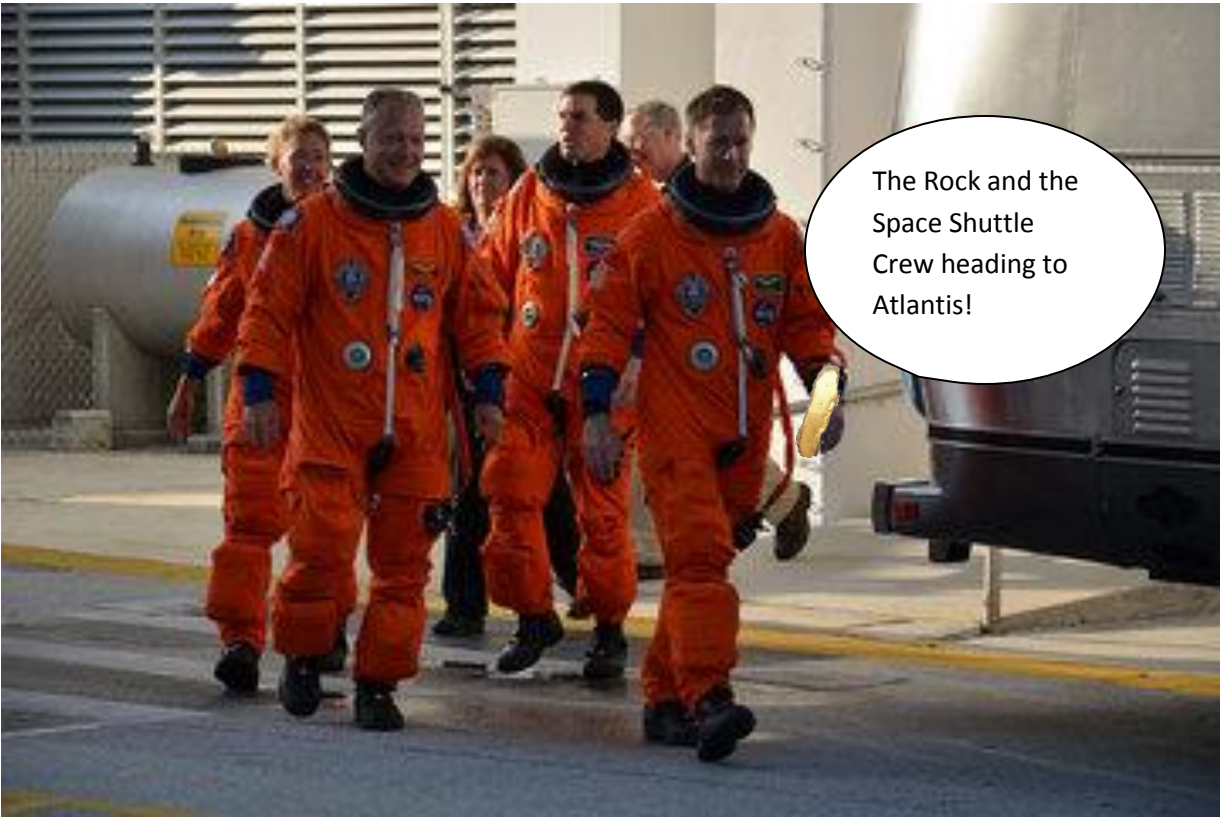

The Rock and the Space shuttle Atlantis touched down on the Shuttle Landing Facility's Runway 15 at 5:57 a.m. EDT on July 21. After 200 orbits around Earth and a journey of 5,284,862 miles, the landing at NASA's Kennedy Space Center in Florida brought to a close 30 years of space shuttle flights.

The STS-135 crew consisted of Commander Chris Ferguson, Pilot Doug Hurley, Mission Specialists Sandra Magnus, Rex Walheim and The Rock.

The Rock and the Space Shuttle Crew heading to Atlantis!

Talking with Space Command